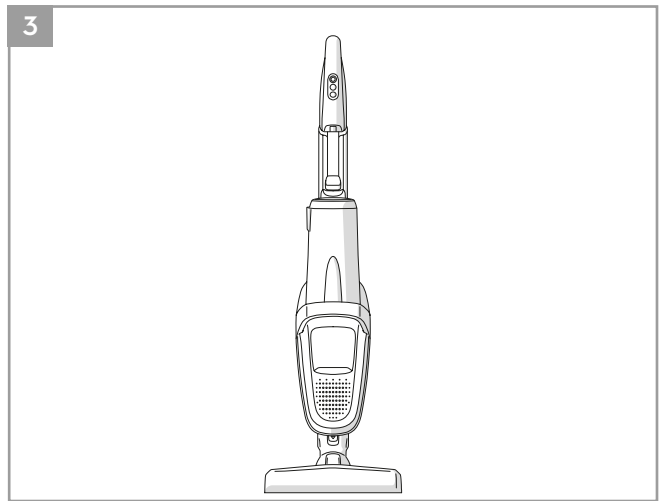

* PF91-6XXX, PF91-ANIMA, PF91-ALRGY

www.electrolux.com